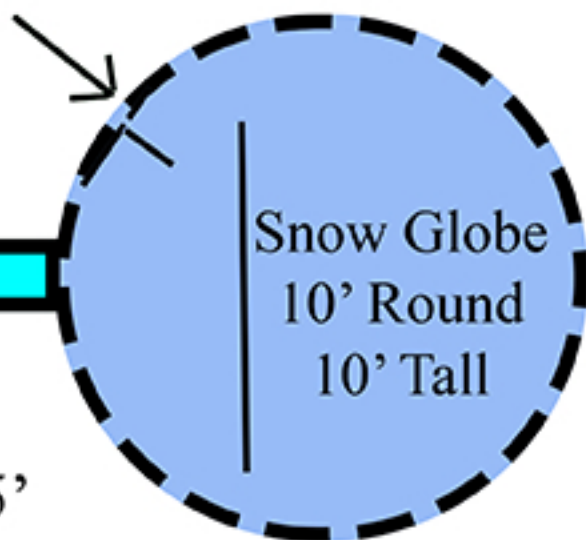

Layout for Human Snow Globe

Space Needs Approx.

30' Long x 15' wide with a little flexibility.

10' Tall. Indoors.

Guests Enter Here

Power Here

Blower
Approx 5'
Behind
Snow Globe

About 15' is needed between
Snow Globe and Camera